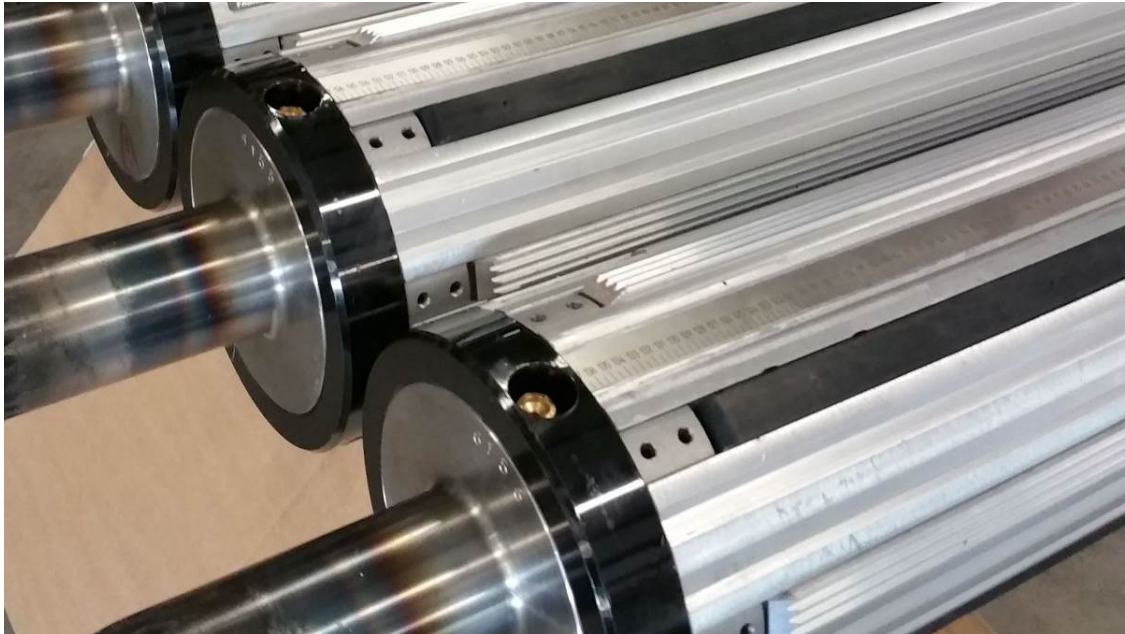

ICE-Trade sro

International Conveyor Equipment & Trading

Mlynska 3
SK - 902 03 Pezinok
Slovakia

Tel. + 421 948 222 891

info@ice-trade.com

www.ice-trade.com

ICE-Trade ® Expandable Shafts

The ICE-Trade Expandable Shafts are custom made.

- Material main axle : steel or aluminum
- Keys out of steel, aluminum or rubber
- Key configuration according the product to be wind
- Axle ends : round, square, triangular or according specs, made from steel, heat treated
- Diameter according the max. load and length

ICE-Trade sro
International Conveyor Equipment & Trading

Tel. + 421 891 222 891
info@ice-trade.com
www.ice-trade.com

ICE-Trade Expandable Shaft with Aluminum key all over the width

ICE-Trade Expandable Shaft, steel with phosphate treatment and Aluminum keys