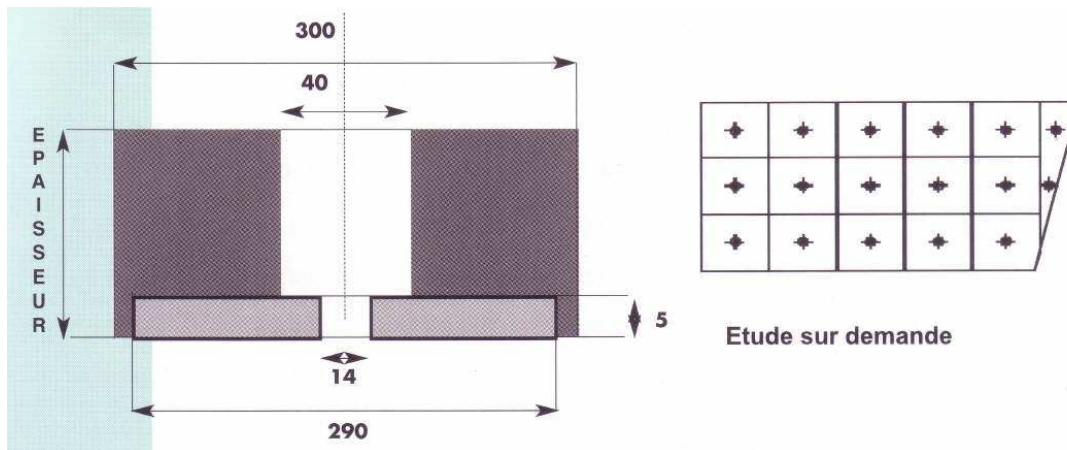

Quality	Density $\pm 0,05$	Hardness Shore A $\pm 5^\circ$	Tensile strength daN/cm ²	Elongation at break min. %	Abrasion resistance mm ³ DIN 53516
Natural	1,15	60	160	450	75

Dimensions

Thickness mm.	Plate size 1500 x 3000	Plate size 1000 x 2000
10 + 3	v	-
12 + 3	v	-
15 + 3	v	v
20 + 3	v	v
25 + 3	v	v
25 + 5	v	v
30 + 5	v	v
35 + 5	v	v
45 + 5	v	v
50 + 5	v	v
75 + 5	-	v
95 + 5	-	v
125 + 5	-	v
150 + 5	-	v

v = available

- = not available

Meta-Rub is hot vulcanized on steel plate, either 3 or 5 mm. thick.

On request :

- other dimensions
- special cuts
- drilled with holes and plugs.

ICE-Trade sro

International Conveyor Equipment & Trading

Tel. + 421 948 222 891

info@ice-trade.com

www.ice-trade.com

ICE-Trade Meta-Rub tiles 300 x 300

Rubber quality

Quality	Density $\pm 0,05$	Hardness Shore A $\pm 5^\circ$	Tensile strength daN/cm ²	Elongation at break min. %	Abrasion resistance mm ³ DIN 53516
Natural	1,15	60	200	500	80

Dimensions

Thickness mm.	25	30	35	40	50	60	80	100

Meta-Rub tiles are hot vulcanized, on a steel plate, 5 mm thick.
On request those tiles can be made to size, to fit in the installation.

For further information, please contact us.